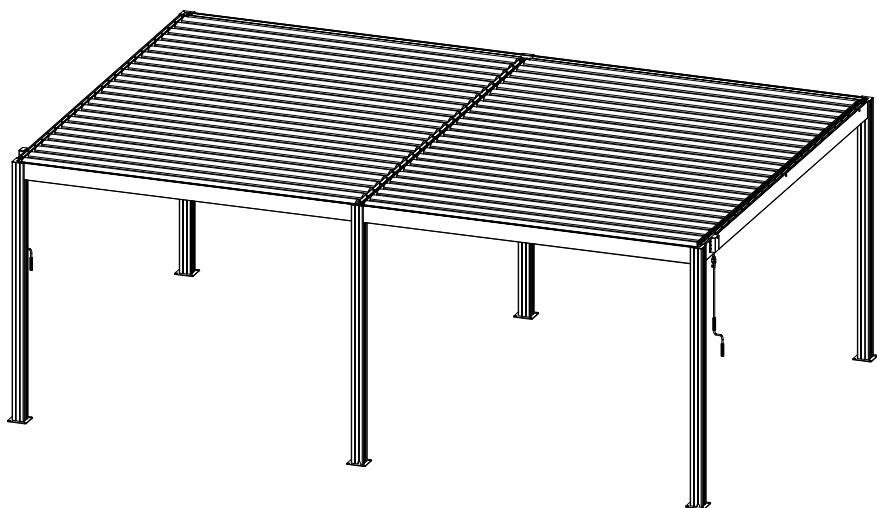

Manual

Louvered Outdoor Pergola G21

Austin 6x4 m

EN DE CZ SK HU PL HR SLO

۲۱

Thank you for purchasing our product.

Before using this unit, please read this manual.

Assembly instructions: