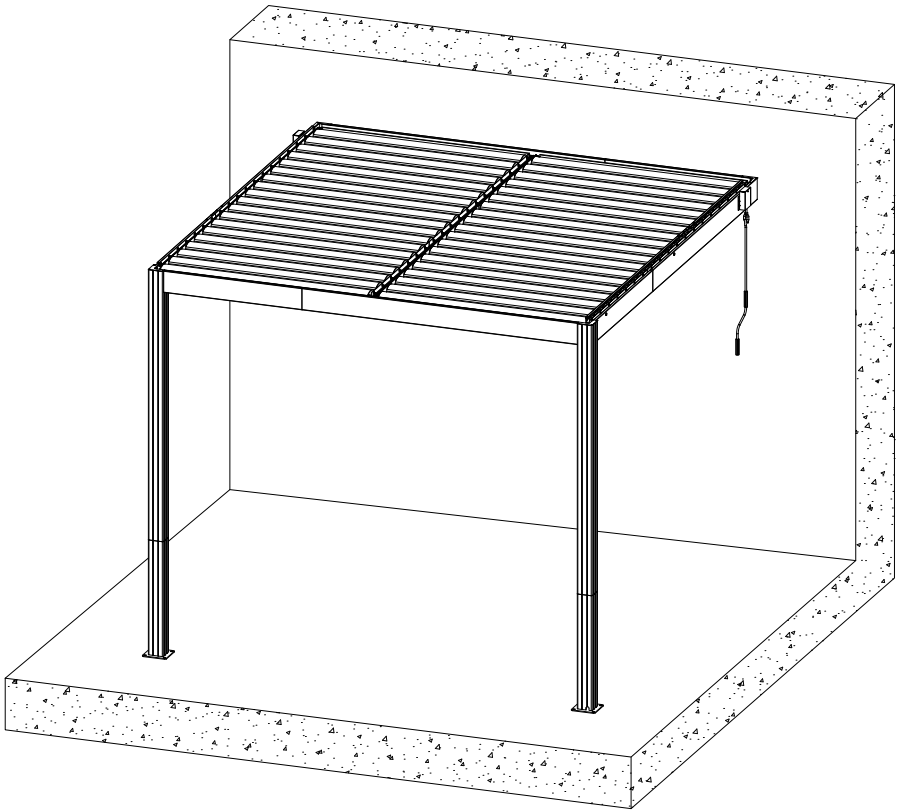

Manual

Louvered Outdoor Pergola G21

Trenton Premium, 3x3 m

EN DE CZ SK HU PL HR SLO

۲۱

Thank you for purchasing our product.

Before using this unit, please read this manual.

Assembly instructions: